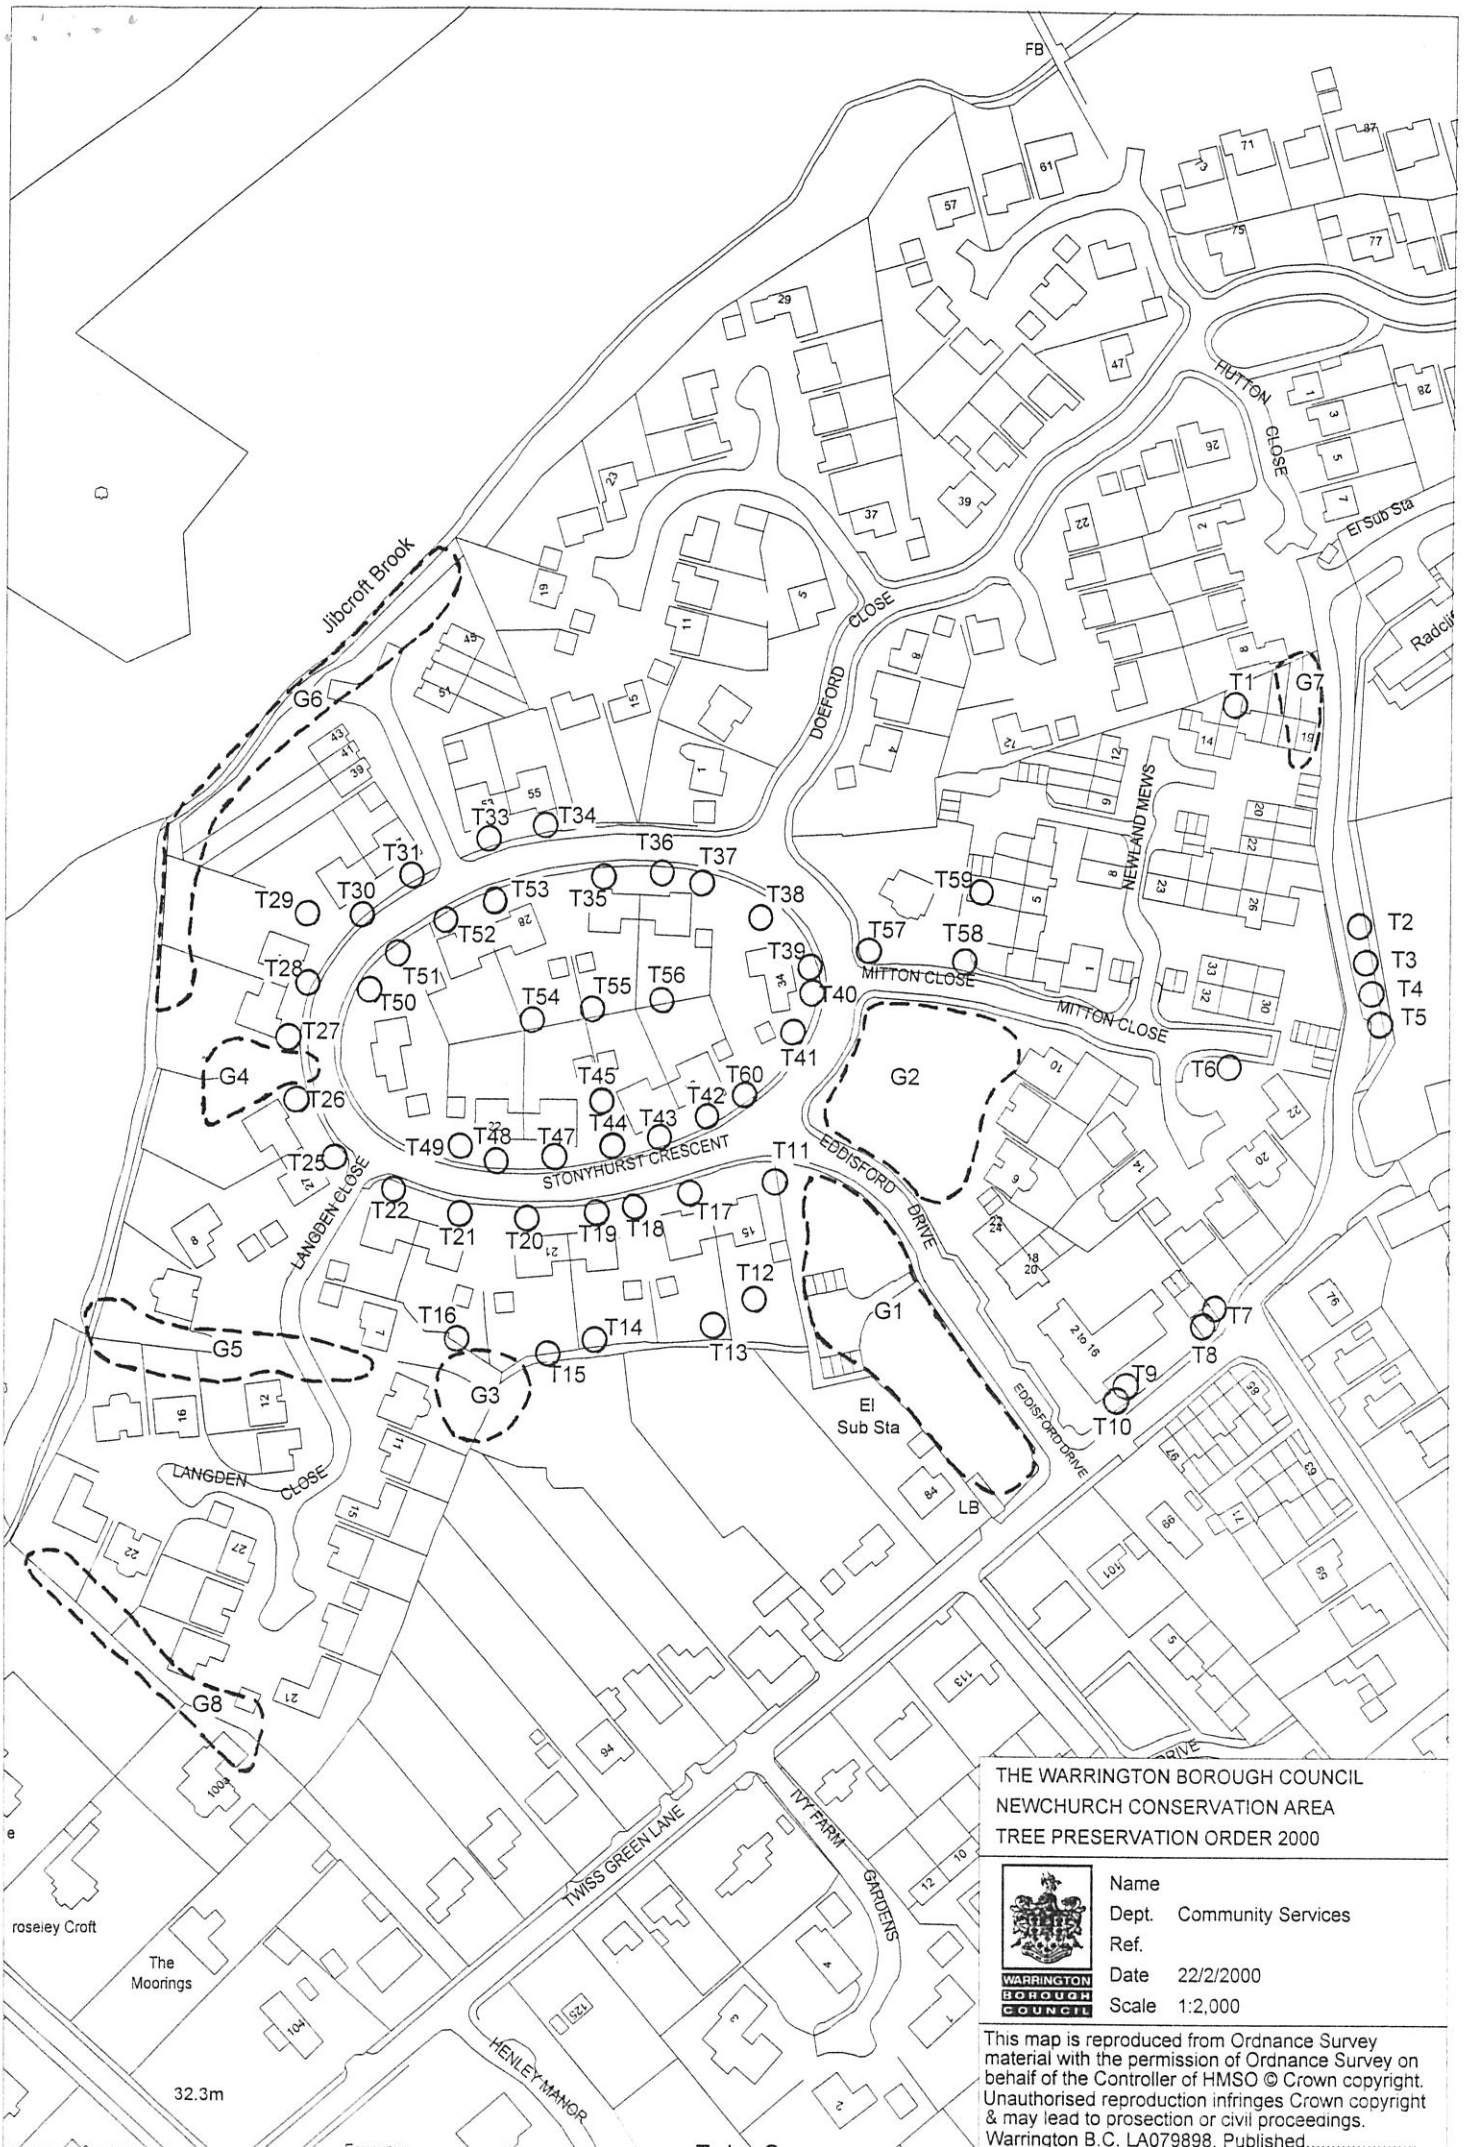

THE WARRINGTON BOROUGH COUNCIL
NEWCHURCH CONSERVATION AREA
TREE PRESERVATION ORDER 2000

Name	
Dept.	Community Services
Ref.	
Date	22/2/2000
Scale	1:2,000

This map is reproduced from Ordnance Survey material with the permission of Ordnance Survey on behalf of the Controller of HMSO © Crown copyright. Unauthorised reproduction infringes Crown copyright & may lead to prosecution or civil proceedings. Warrington B.C. LA079898. Published.....

roseley Croft

The Moorings

32.3m

Fourways

Twiss Green