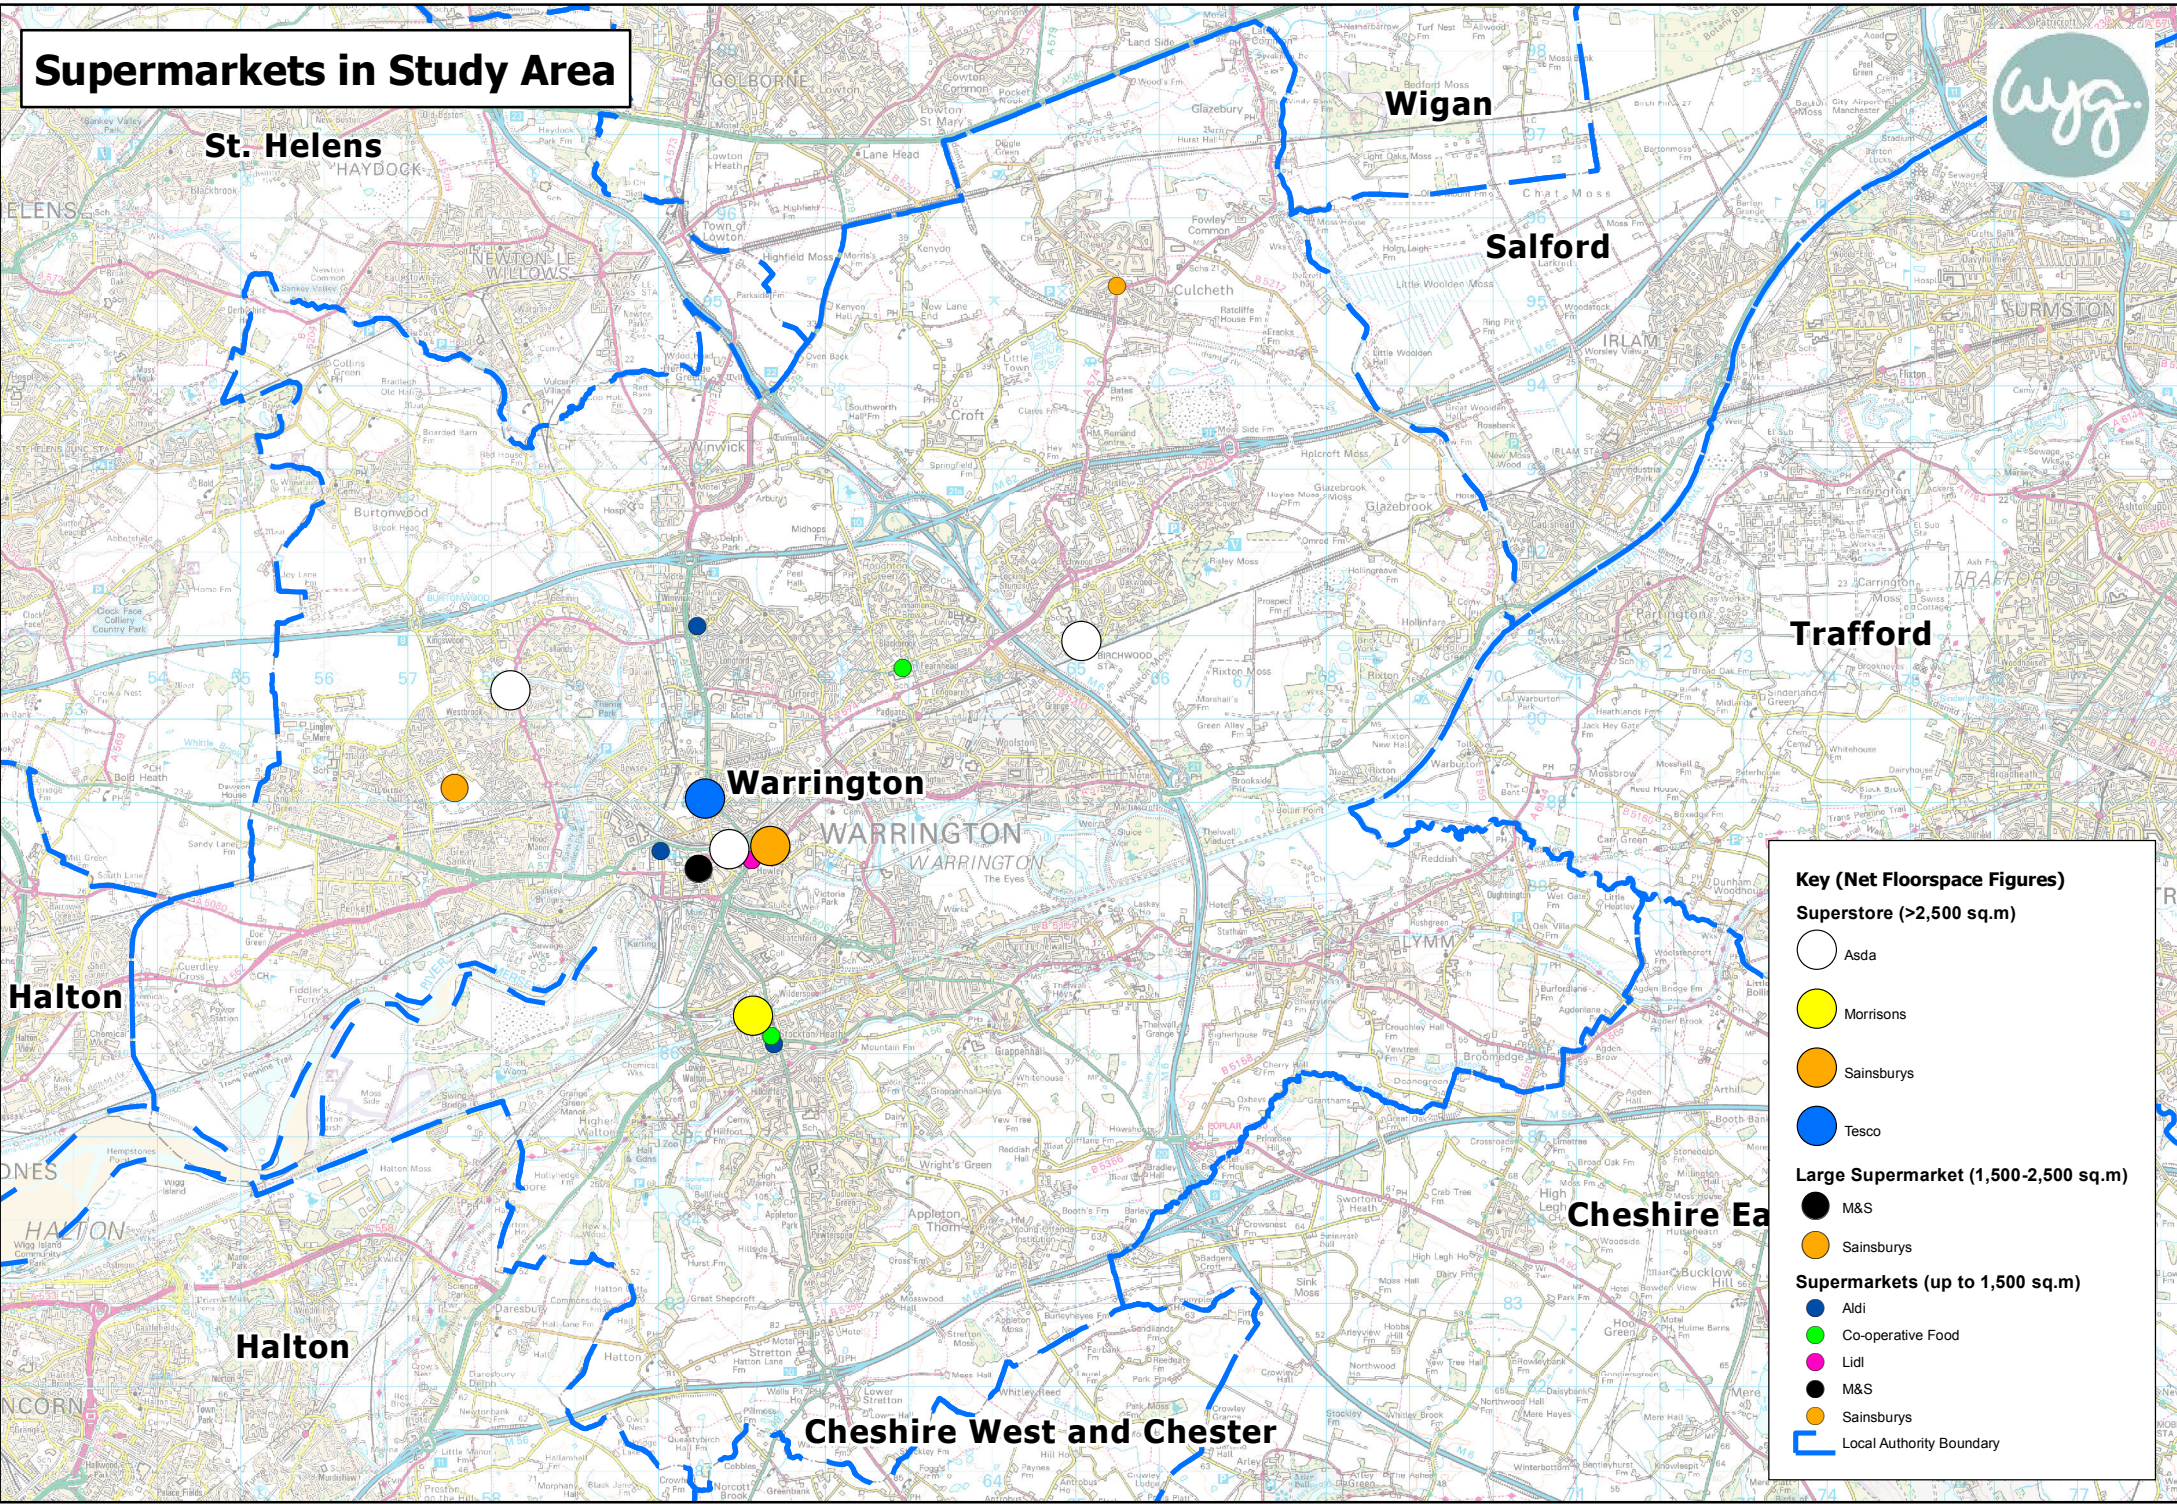

Supermarkets in Study Area

Key (Net Floorspace Figures)

Superstore (>2,500 sq.m)

- Asda
- Morrisons
- Sainsburys
- Tesco

Large Supermarket (1,500-2,500 sq.m)

- M&S
- Sainsburys

Supermarkets (up to 1,500 sq.m)

- Aldi
- Co-operative Food
- Lidl
- M&S
- Sainsburys

▬ Local Authority Boundary