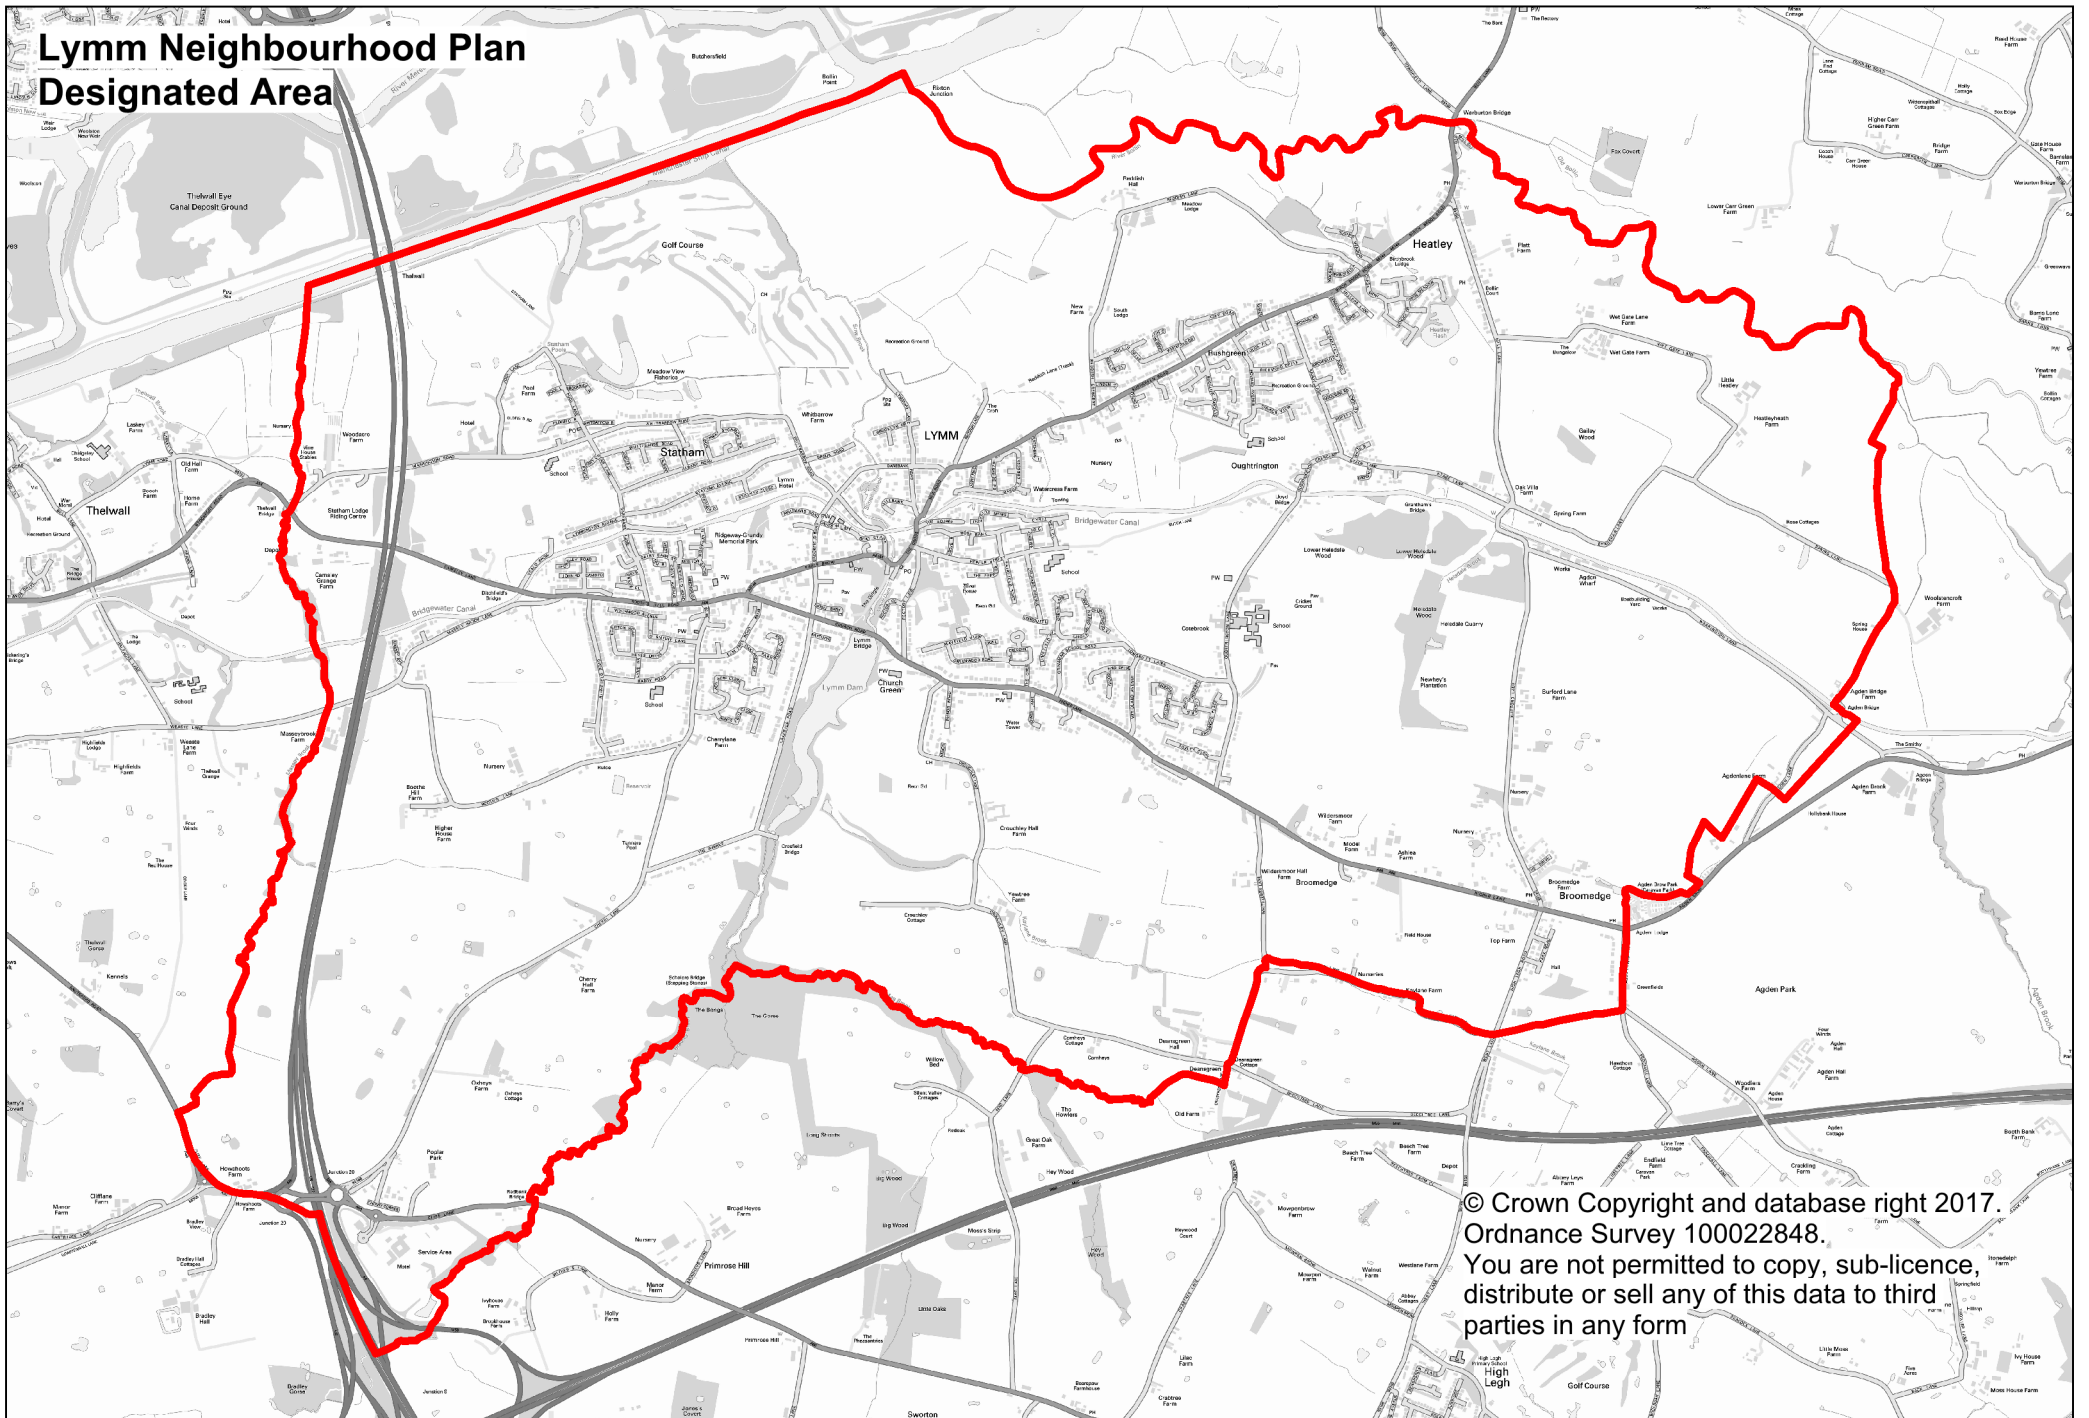

# Lymm Neighbourhood Plan Designated Area

© Crown Copyright and database right 2017.  
Ordnance Survey 100022848.  
You are not permitted to copy, sub-licence,  
distribute or sell any of this data to third  
parties in any form