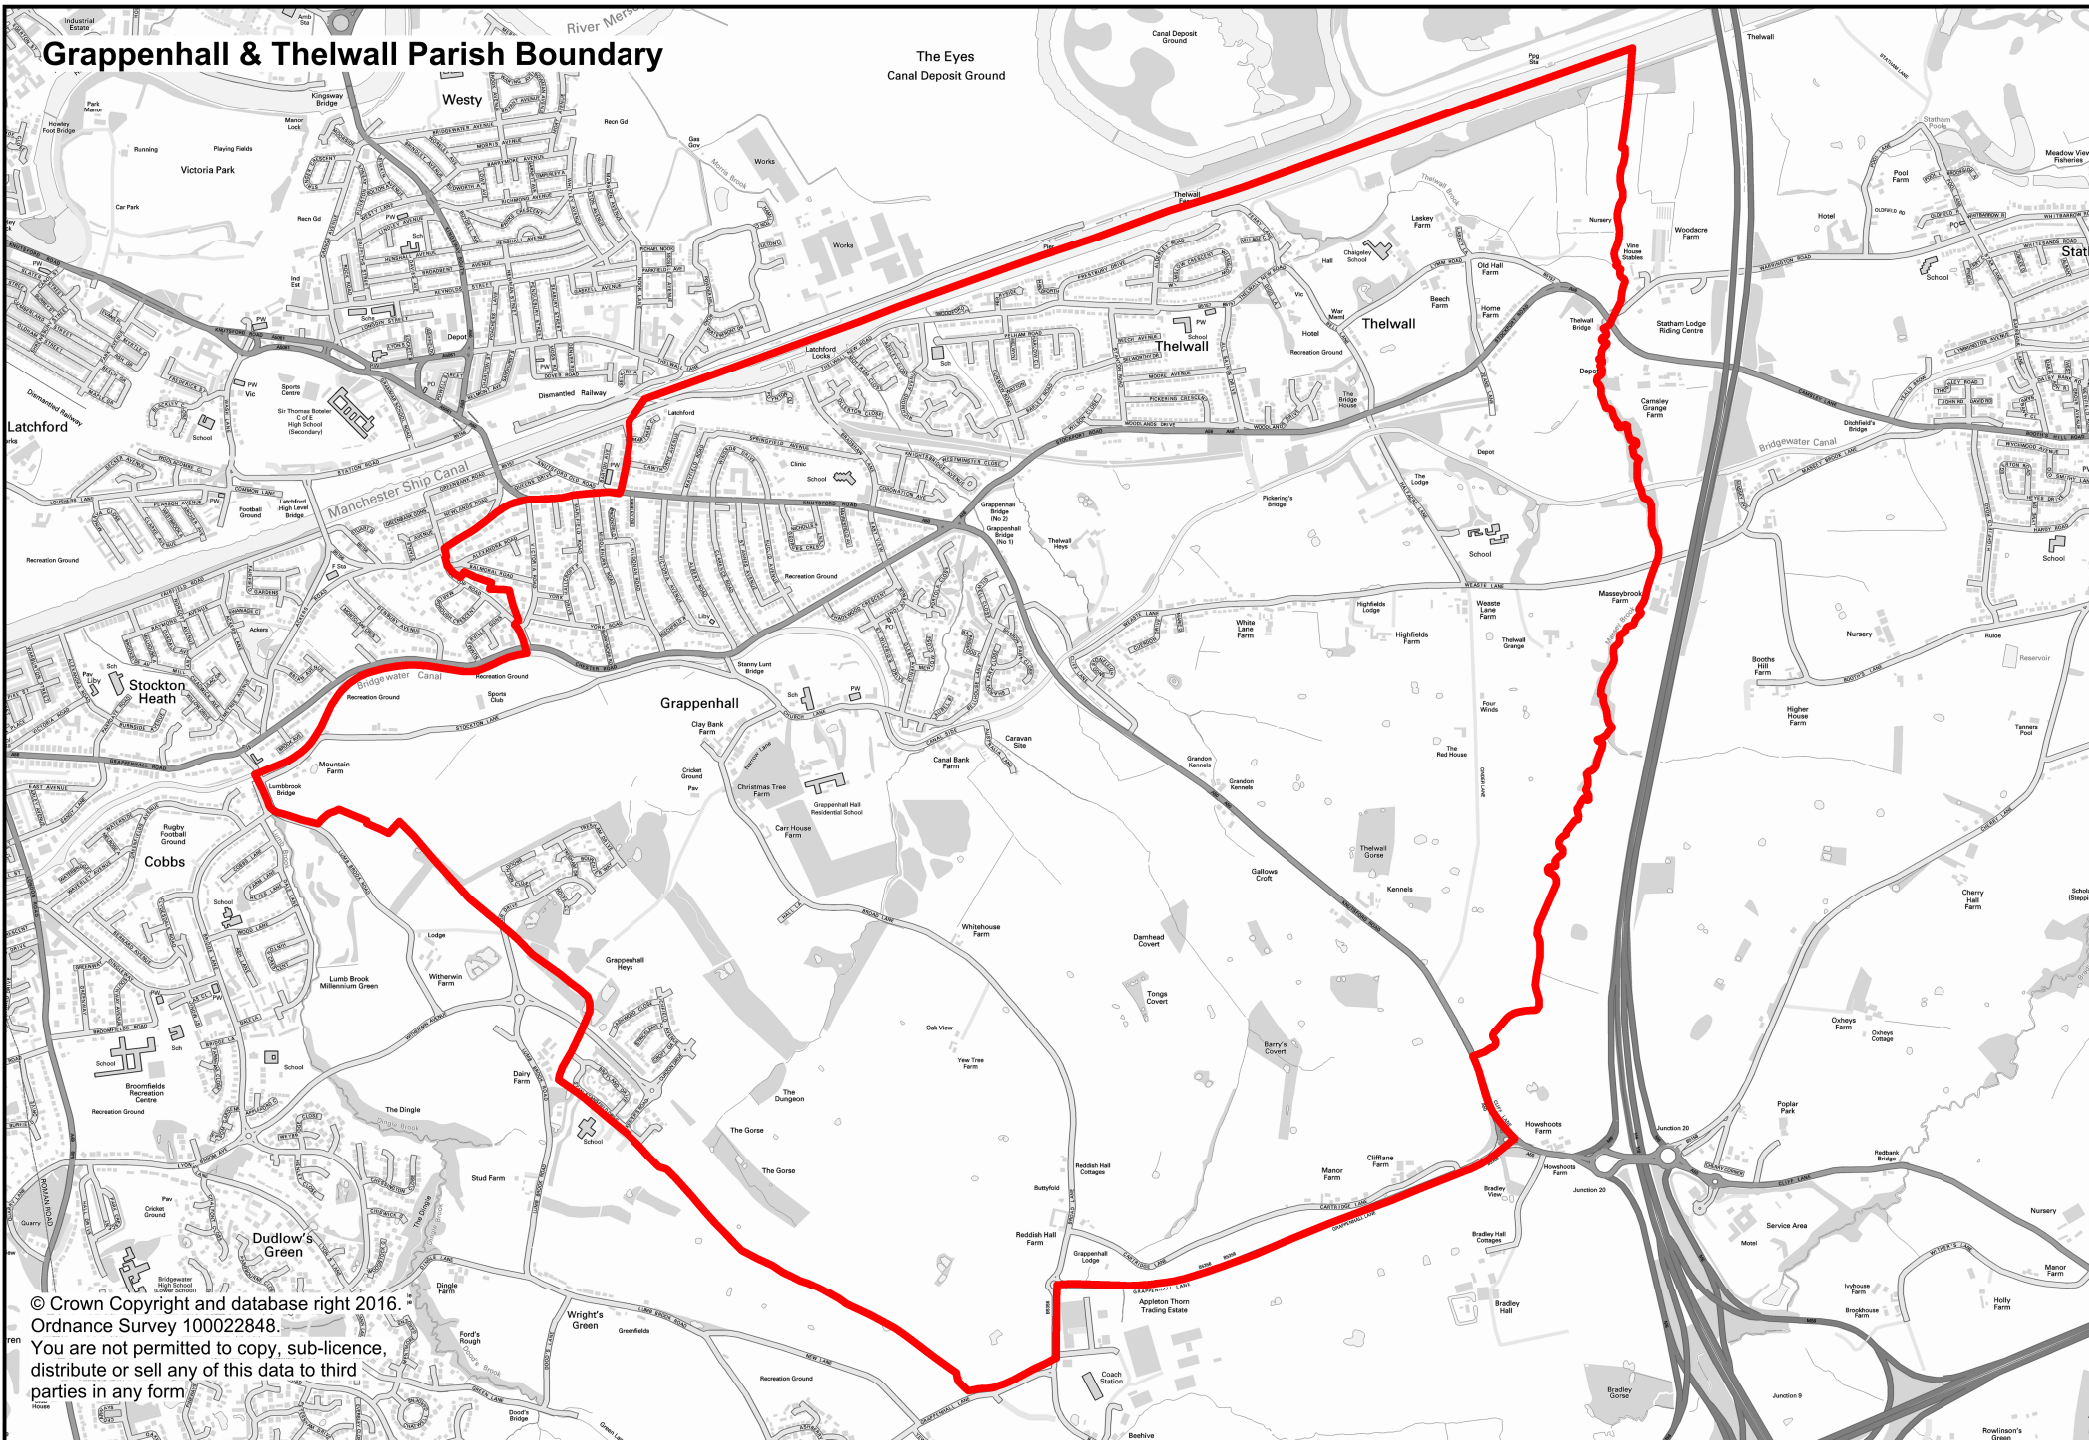

Grappenhall & Thelwall Parish Boundary

The Eyes
Canal Deposit Ground

© Crown Copyright and database right 2016. Ordnance Survey 100022848.
You are not permitted to copy, sub-licence, distribute or sell any of this data to third parties in any form