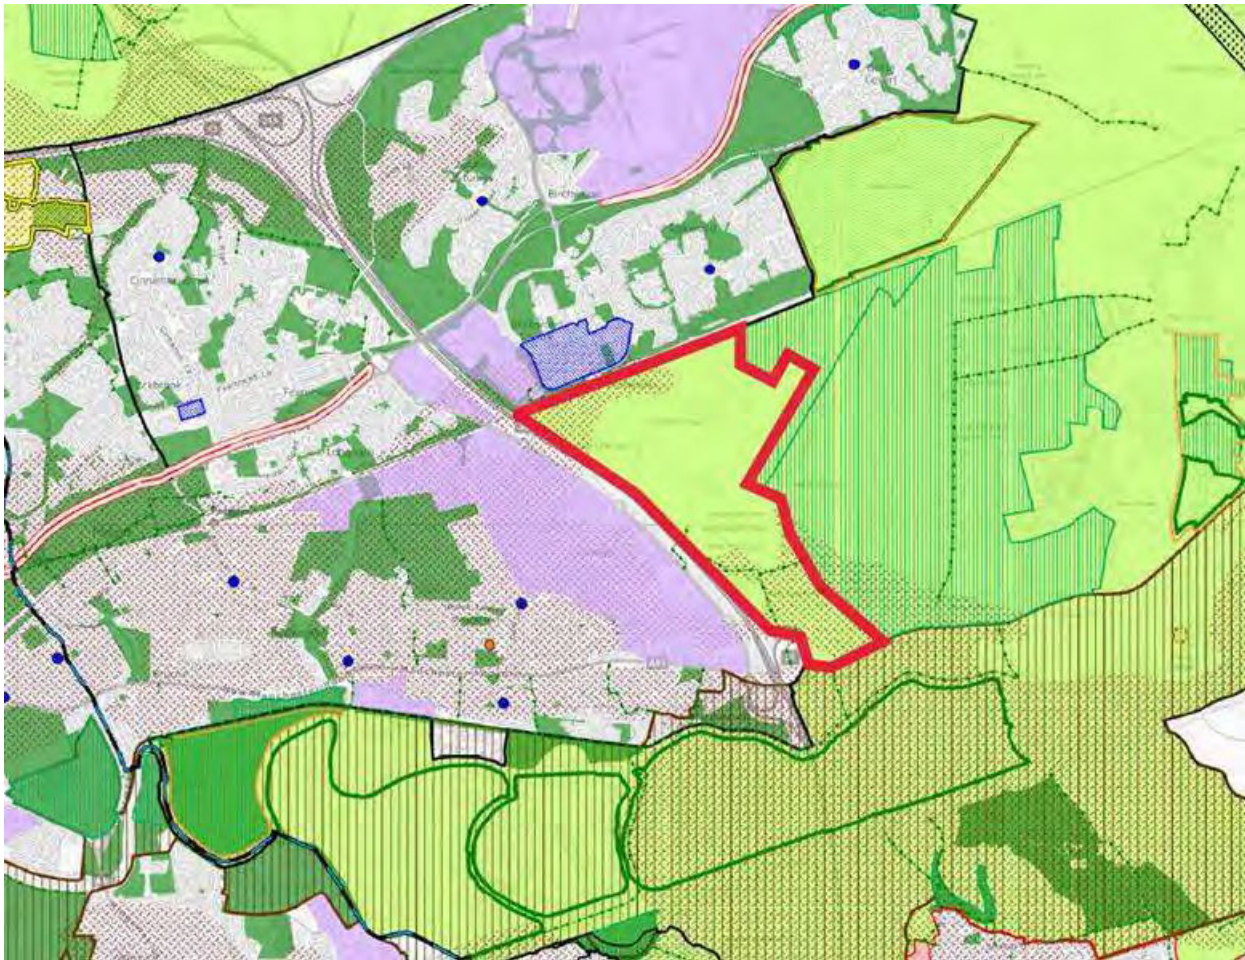

From: [REDACTED] Local Plan

From: Stefanski, Marcin/[REDACTED]

Sent: 15 April 2019 15:20

To: Local Plan [REDACTED]

Subject: Local Plan

Hi,

[REDACTED] my question/suggestion is to develop for housing area market below in red.

It has perfect connections to the motorway, it is next to the train station and shopping centre.

It feels wasteful to farm here. A green middle-class estate would be great for the local employees.

It would require acoustic panels on the motorway but the loss of greenbelt could be compensated by a nice new park.