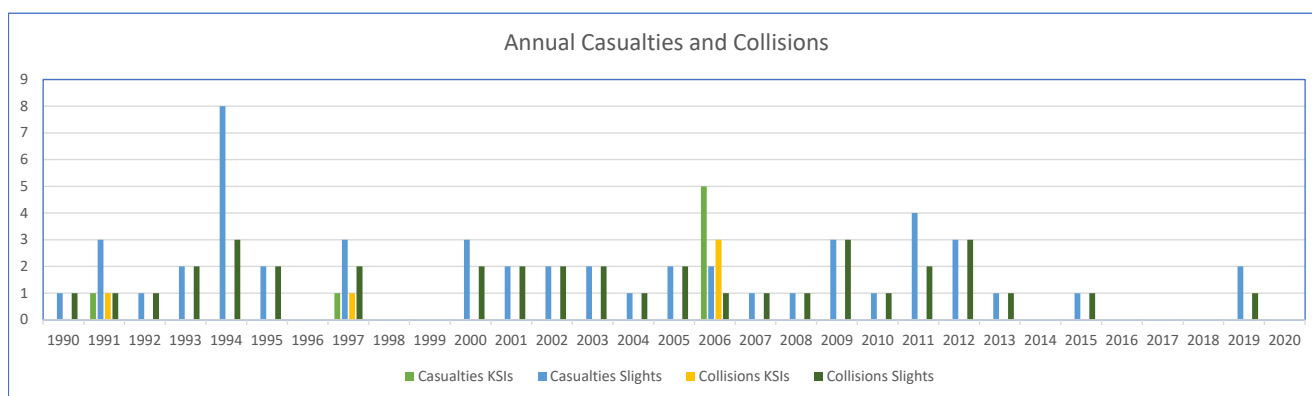

Site Name A5116 Liverpool Road Dale Camp

Site ID

Road Length 0.7km

Speed Limit 40mph

Date

Established

Location A5116 Liverpool Road from Percival Road to 25 m south junction A41.

Data produced is based on data currently available

KSI Casualties and PIC Collision Information currently available

Year	Casualties		Collisions	
	KSIs	Slight	KSIs	Slight
1990	0	1	0	1
1991	1	3	1	1
1992	0	1	0	1
1993	0	2	0	2
1994	0	8	0	3
1995	0	2	0	2
1996	0	0	0	0
1997	1	3	1	2
1998	0	0	0	0
1999	0	0	0	0
2000	0	3	0	2
2001	0	2	0	2
2002	0	2	0	2
2003	0	2	0	2
2004	0	1	0	1
2005	0	2	0	2
2006	5	2	3	1
2007	0	1	0	1
2008	0	1	0	1
2009	0	3	0	3
2010	0	1	0	1
2011	0	4	0	2
2012	0	3	0	3
2013	0	1	0	1
2014	0	0	0	0
2015	0	1	0	1
2016	0	0	0	0
2017	0	0	0	0
2018	0	0	0	0
2019	0	2	0	1
2020	0	0	0	0