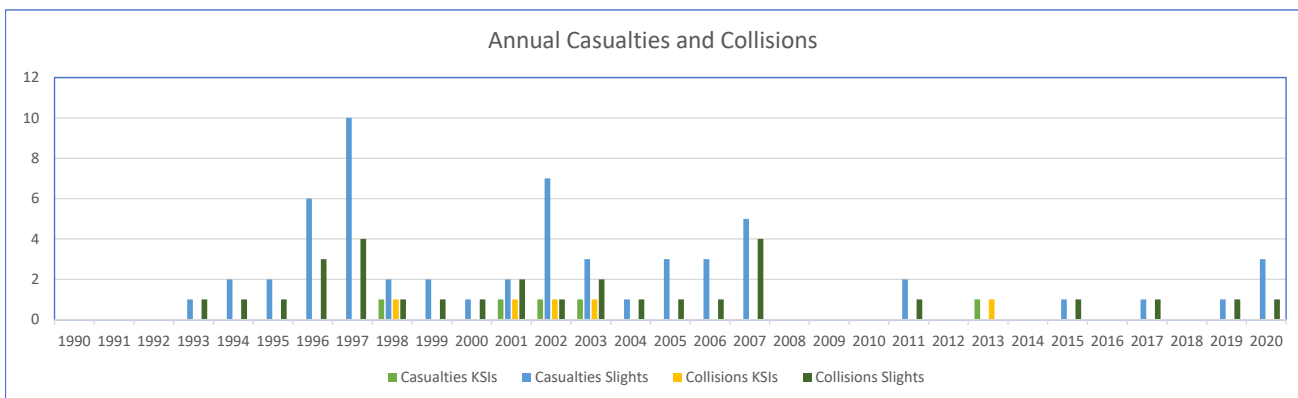

Site Name A5480 Deva Link, Saughall Road, Chester

Site ID A10

Road Length Red

Speed Limit 40

Date

Established 19-Apr-04

Location Deva Link Jnc with Saughall Road

Data produced is based on data currently available

KSI Casualties and PIC Collision Information currently available

Year	Casualties		Collisions	
	KSIs	Slight	KSIs	Slight
1990	0	0	0	0
1991	0	0	0	0
1992	0	0	0	0
1993	0	1	0	1
1994	0	2	0	1
1995	0	2	0	1
1996	0	6	0	3
1997	0	10	0	4
1998	1	2	1	1
1999	0	2	0	1
2000	0	1	0	1
2001	1	2	1	2
2002	1	7	1	1
2003	1	3	1	2
2004	0	1	0	1
2005	0	3	0	1
2006	0	3	0	1
2007	0	5	0	4
2008	0	0	0	0
2009	0	0	0	0
2010	0	0	0	0
2011	0	2	0	1
2012	0	0	0	0
2013	1	0	1	0
2014	0	0	0	0
2015	0	1	0	1
2016	0	0	0	0
2017	0	1	0	1
2018	0	0	0	0
2019	0	1	0	1
2020	0	3	0	1

KSIs - Killed and Serious Injury Casualties

Speed Survey Data

Year	Avg (mph)	85th %	% Over	%15 or over
1998	-	-	-	-
1999	-	-	-	-
2000	-	-	-	-
2001	-	-	-	-
2002	-	-	-	-

2003	-	-	-	-
2004	-	-	-	-
2005	-	-	-	-
2006	-	-	-	-
2007	-	-	-	-
2008	-	-	-	-
2009	-	-	-	-
2010	-	-	-	-
2011	-	-	-	-
2012	-	-	-	-
2013	-	-	-	-
2014	-	-	-	-
2015	-	-	-	-
2016	-	-	-	-
2017	-	-	-	-
2018	-	-	-	-
2019	-	-	-	-
2020	-	-	-	-