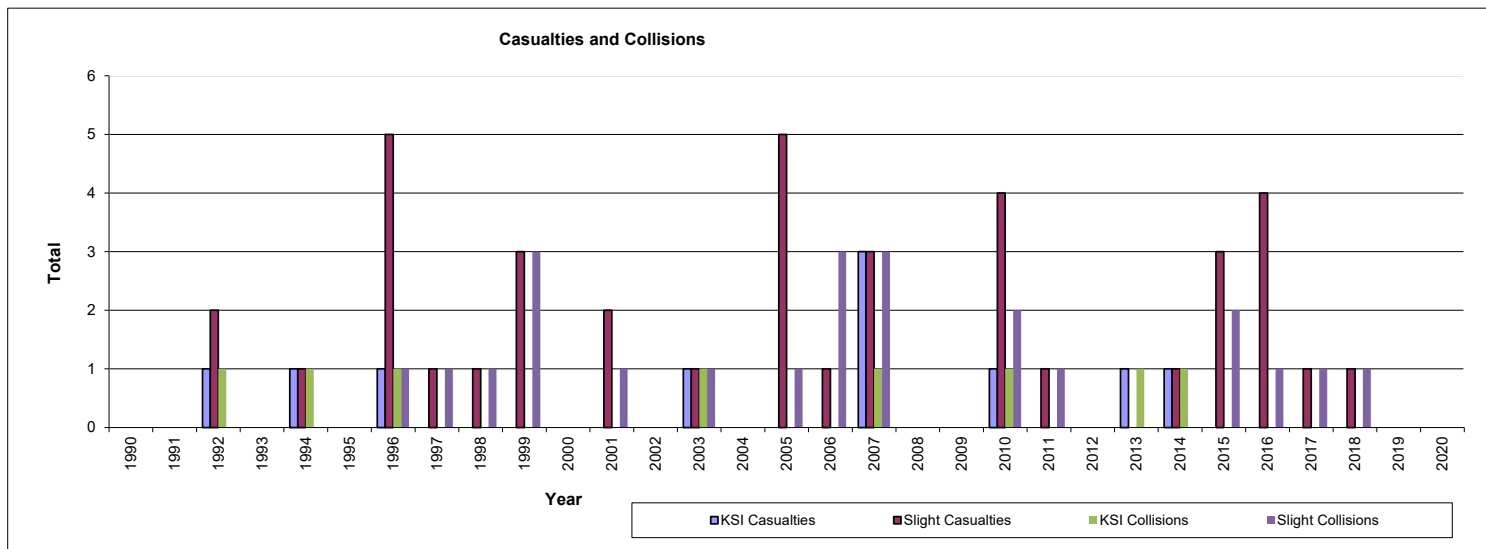

Site Name A51 Nantwich Road, Alpraham

Site ID C04

Road Length 1km

Speed Limit 30mph

Date Established XXXXXXXXXX

Location Near Hilbre Bank

Data produced is based on data currently available

KSI Casualties and PIC Collision Information currently available				
Year	Casualties		Collisions	
	KSIs	Slight	KSIs	Slight
1990	0	0	0	0
1991	0	0	0	0
1992	1	2	1	0
1993	0	0	0	0
1994	1	1	1	0
1995	0	0	0	0
1996	1	5	1	1
1997	0	1	0	1
1998	0	1	0	1
1999	0	3	0	3
2000	0	0	0	0
2001	0	2	0	1
2002	0	0	0	0
2003	1	1	1	1
2004	0	0	0	0
2005	0	5	0	1
2006	0	1	0	3
2007	3	3	1	3
2008	0	0	0	0
2009	0	0	0	0
2010	1	4	1	2
2011	0	1	0	1
2012	0	0	0	0
2013	1	0	1	0
2014	1	1	1	0
2015	0	3	0	2
2016	0	4	0	1
2017	0	1	0	1
2018	0	1	0	1
2019	0	0	0	0
2020	0	0	0	0

KSIs - Killed and Serious Injury
Slight - Slight Injury

Speed Survey Data			
Year	Avg (mph)	85th %	% Over
1998	No Data	No Data	No Data
1999	No Data	No Data	No Data
2000	No Data	No Data	No Data
2001	No Data	No Data	No Data
2002	No Data	No Data	No Data
2003	No Data	No Data	No Data
2004	No Data	No Data	No Data
2005	No Data	No Data	No Data
2006	No Data	No Data	No Data
2007	No Data	No Data	No Data
2008	No Data	No Data	No Data
2009	No Data	No Data	No Data

2010	No Data	No Data	No Data
2011	No Data	No Data	No Data
2012	No Data	No Data	No Data
2013	No Data	No Data	No Data
2014	No Data	No Data	No Data
2015	No Data	No Data	No Data
2016	No Data	No Data	No Data
2017	No Data	No Data	No Data
2018	No Data	No Data	No Data
2019	No Data	No Data	No Data
2020	No Data	No Data	No Data