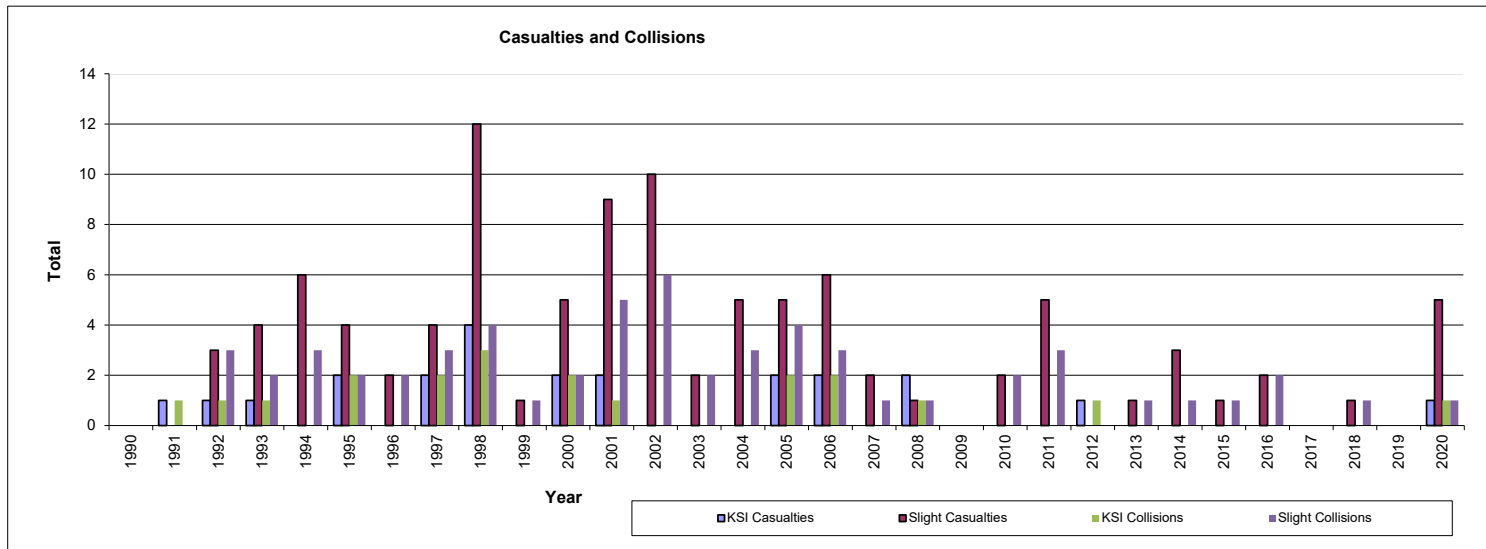

Site Name A50 Knutsford Road, Alsager

Site ID D03

Road Length 0.64km

Speed Limit 40mph

Date Established [REDACTED]

Location South of A533 Sandbach Road

Data produced is based on data currently available

KSI Casualties and PIC Collision Information currently available				
Year	Casualties		Collisions	
	KSIs	Slight	KSIs	Slight
1990	0	0	0	0
1991	1	0	1	0
1992	1	3	1	3
1993	1	4	1	2
1994	0	6	0	3
1995	2	4	2	2
1996	0	2	0	2
1997	2	4	2	3
1998	4	12	3	4
1999	0	1	0	1
2000	2	5	2	2
2001	2	9	1	5
2002	0	10	0	6
2003	0	2	0	2
2004	0	5	0	3
2005	2	5	2	4
2006	2	6	2	3
2007	0	2	0	1
2008	2	1	1	1
2009	0	0	0	0
2010	0	2	0	2
2011	0	5	0	3
2012	1	0	1	0
2013	0	1	0	1
2014	0	3	0	1
2015	0	1	0	1
2016	0	2	0	2
2017	0	0	0	0
2018	0	1	0	1
2019	0	0	0	0
2020	1	5	1	1

KSIs - Killed and Serious Injury

Slight - Slight Injury

Speed Survey Data			
Year	Avg (mph)	85th %	% Over
1998	No Data	No Data	No Data
1999	No Data	No Data	No Data
2000	No Data	No Data	No Data
2001	No Data	No Data	No Data
2002	No Data	No Data	No Data
2003	No Data	No Data	No Data
2004	No Data	No Data	No Data
2005	No Data	No Data	No Data
2006	No Data	No Data	No Data
2007	No Data	No Data	No Data
2008	No Data	No Data	No Data
2009	No Data	No Data	No Data

2010	No Data	No Data	No Data
2011	No Data	No Data	No Data
2012	No Data	No Data	No Data
2013	No Data	No Data	No Data
2014	No Data	No Data	No Data
2015	No Data	No Data	No Data
2016	No Data	No Data	No Data
2017	No Data	No Data	No Data
2018	No Data	No Data	No Data
2019	No Data	No Data	No Data
2020	No Data	No Data	No Data