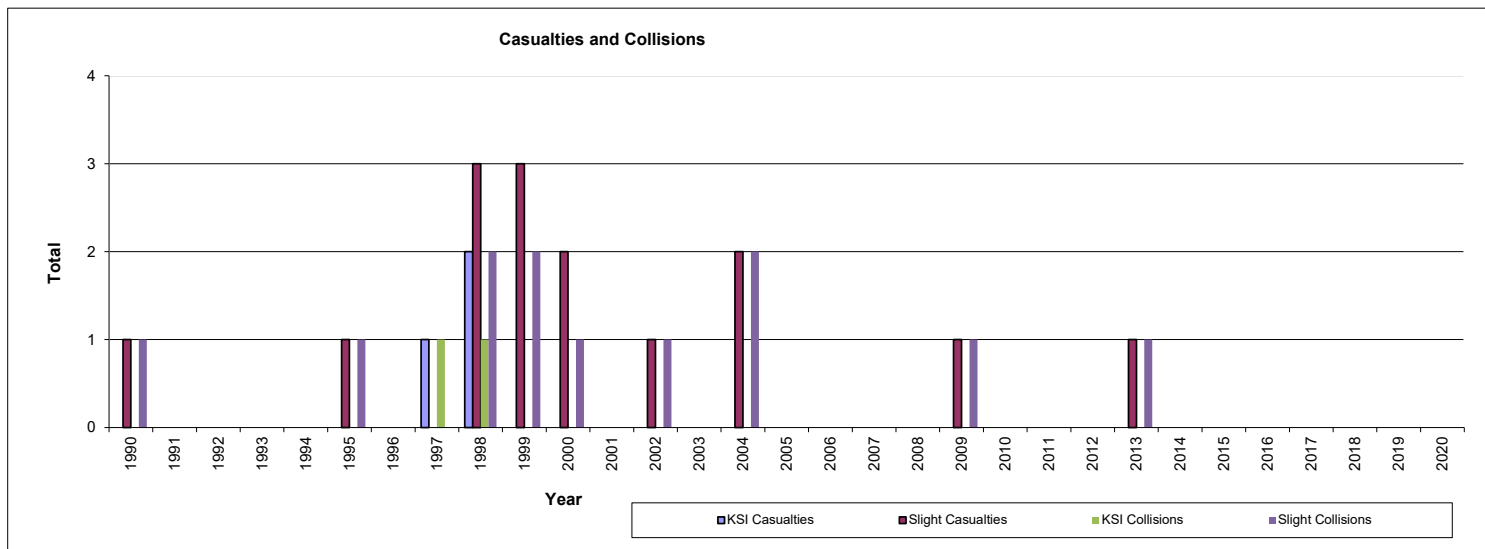

Site Name A536 Congleton Road, Macclesfield

Site ID G12

Road Length 0.33km

Speed Limit 40mph

Date Established XXXXXXXXXX

Location outside 113 Congleton Road

Data produced is based on data currently available

KSI Casualties and PIC Collision Information currently available				
Year	Casualties		Collisions	
	KSIs	Slight	KSIs	Slight
1990	0	1	0	1
1991	0	0	0	0
1992	0	0	0	0
1993	0	0	0	0
1994	0	0	0	0
1995	0	1	0	1
1996	0	0	0	0
1997	1	0	1	0
1998	2	3	1	2
1999	0	3	0	2
2000	0	2	0	1
2001	0	0	0	0
2002	0	1	0	1
2003	0	0	0	0
2004	0	2	0	2
2005	0	0	0	0
2006	0	0	0	0
2007	0	0	0	0
2008	0	0	0	0
2009	0	1	0	1
2010	0	0	0	0
2011	0	0	0	0
2012	0	0	0	0
2013	0	1	0	1
2014	0	0	0	0
2015	0	0	0	0
2016	0	0	0	0
2017	0	0	0	0
2018	0	0	0	0
2019	0	0	0	0
2020	0	0	0	0