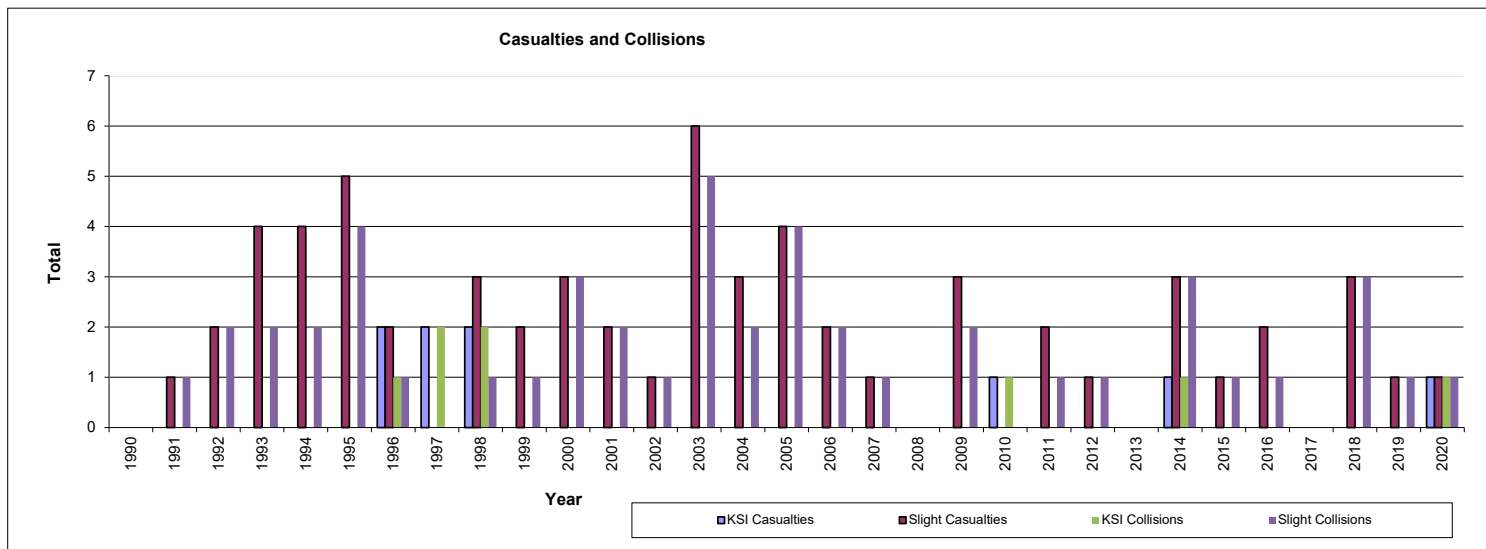

Site Name A538 Manchester Road, Macclesfield

Site ID G13

Road Length 0.56km

Speed Limit 30mph

Date Established [Redacted]

Location outside Tytherington School

Data produced is based on data currently available

KSI Casualties and PIC Collision Information currently available				
Year	Casualties		Collisions	
	KSIs	Slight	KSIs	Slight
1990	0	0	0	0
1991	0	1	0	1
1992	0	2	0	2
1993	0	4	0	2
1994	0	4	0	2
1995	0	5	0	4
1996	2	2	1	1
1997	2	0	2	0
1998	2	3	2	1
1999	0	2	0	1
2000	0	3	0	3
2001	0	2	0	2
2002	0	1	0	1
2003	0	6	0	5
2004	0	3	0	2
2005	0	4	0	4
2006	0	2	0	2
2007	0	1	0	1
2008	0	0	0	0
2009	0	3	0	2
2010	1	0	1	0
2011	0	2	0	1
2012	0	1	0	1
2013	0	0	0	0
2014	1	3	1	3
2015	0	1	0	1
2016	0	2	0	1
2017	0	0	0	0
2018	0	3	0	3
2019	0	1	0	1
2020	1	1	1	1