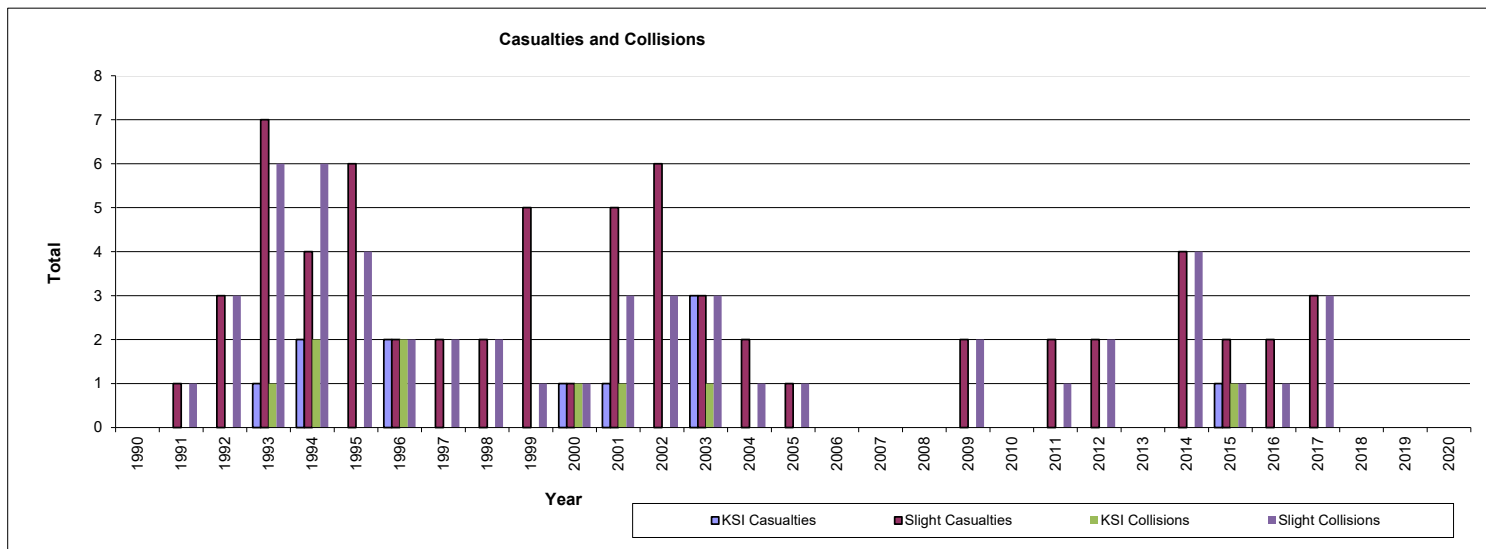

Site Name Hale Road, Halebank

Site ID J12

Road Length 0.7Km

Speed Limit 30mph

Date Established [REDACTED]

Location Hale Road at Halebank

Data produced is based on data currently available

KSI Casualties and PIC Collision Information currently available				
Year	Casualties		Collisions	
	KSIs	Slight	KSIs	Slight
1990	0	0	0	0
1991	0	1	0	1
1992	0	3	0	3
1993	1	7	1	6
1994	2	4	2	6
1995	0	6	0	4
1996	2	2	2	2
1997	0	2	0	2
1998	0	2	0	2
1999	0	5	0	1
2000	1	1	1	1
2001	1	5	1	3
2002	0	6	0	3
2003	3	3	1	3
2004	0	2	0	1
2005	0	1	0	1
2006	0	0	0	0
2007	0	0	0	0
2008	0	0	0	0
2009	0	2	0	2
2010	0	0	0	0
2011	0	2	0	1
2012	0	2	0	2
2013	0	0	0	0
2014	0	4	0	4
2015	1	2	1	1
2016	0	2	0	1
2017	0	3	0	3
2018	0	0	0	0
2019	0	0	0	0
2020	0	0	0	0

KSIs - Killed and Serious Injury

Slight - Slight Injury

Speed Survey Data			
Year	Avg (mph)	85th %	% Over
1998	No Data	No Data	No Data
1999	No Data	No Data	No Data
2000	No Data	No Data	No Data
2001	No Data	No Data	No Data
2002	No Data	No Data	No Data
2003	No Data	No Data	No Data
2004	No Data	No Data	No Data
2005	No Data	No Data	No Data
2006	No Data	No Data	No Data
2007	No Data	No Data	No Data
2008	No Data	No Data	No Data
2009	No Data	No Data	No Data

2010	No Data	No Data	No Data
2011	No Data	No Data	No Data
2012	25.4	28.2	5.2
2013	No Data	No Data	No Data
2014	No Data	No Data	No Data
2015	No Data	No Data	No Data
2016	No Data	No Data	No Data
2017	No Data	No Data	No Data
2018	No Data	No Data	No Data
2019	No Data	No Data	No Data
2020	No Data	No Data	No Data