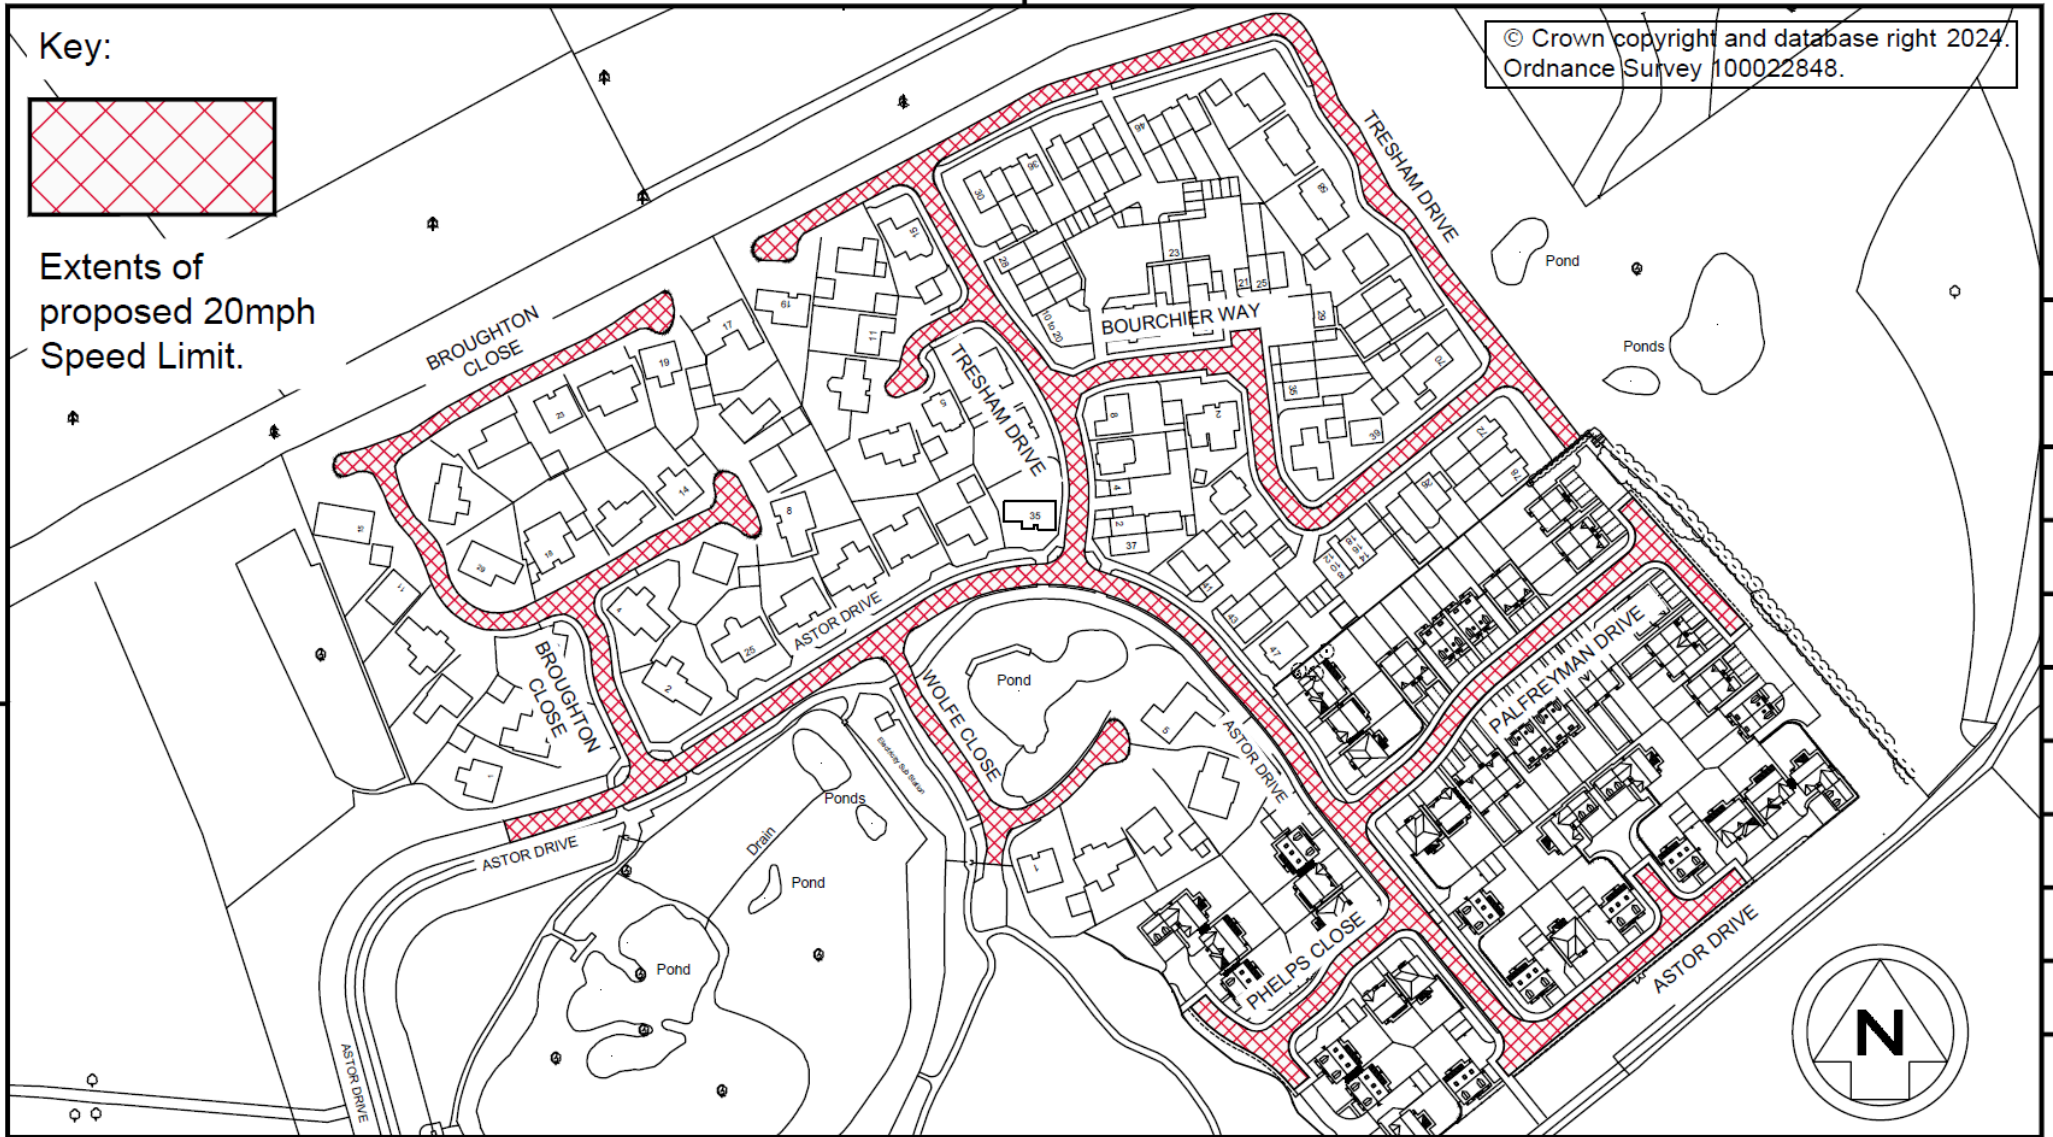

Key:

Extents of proposed 20mph Speed Limit.

© Crown copyright and database right 2024. Ordnance Survey 100022848.

Environment and Transport Directorate
East Annexe, Town Hall, Sankey Street, Warrington WA1 1UH

Project
The Borough of Warrington (Various Roads)
(20mph Speed Limit) Consolidation

Drawing Title
(Amendment No.1) Order 2024.

Revn.	Revision Details	Rev by	Chk by	Date:
Drawn by	J.B	e-mail		
Approved by	D.W	Telephone	01925 44	
Date	Feb'24	Fax	01925 44	Sheet of
Scales	Drawing No.	Phase / Revision		
NTS	E/TMS/TRO1054/11			