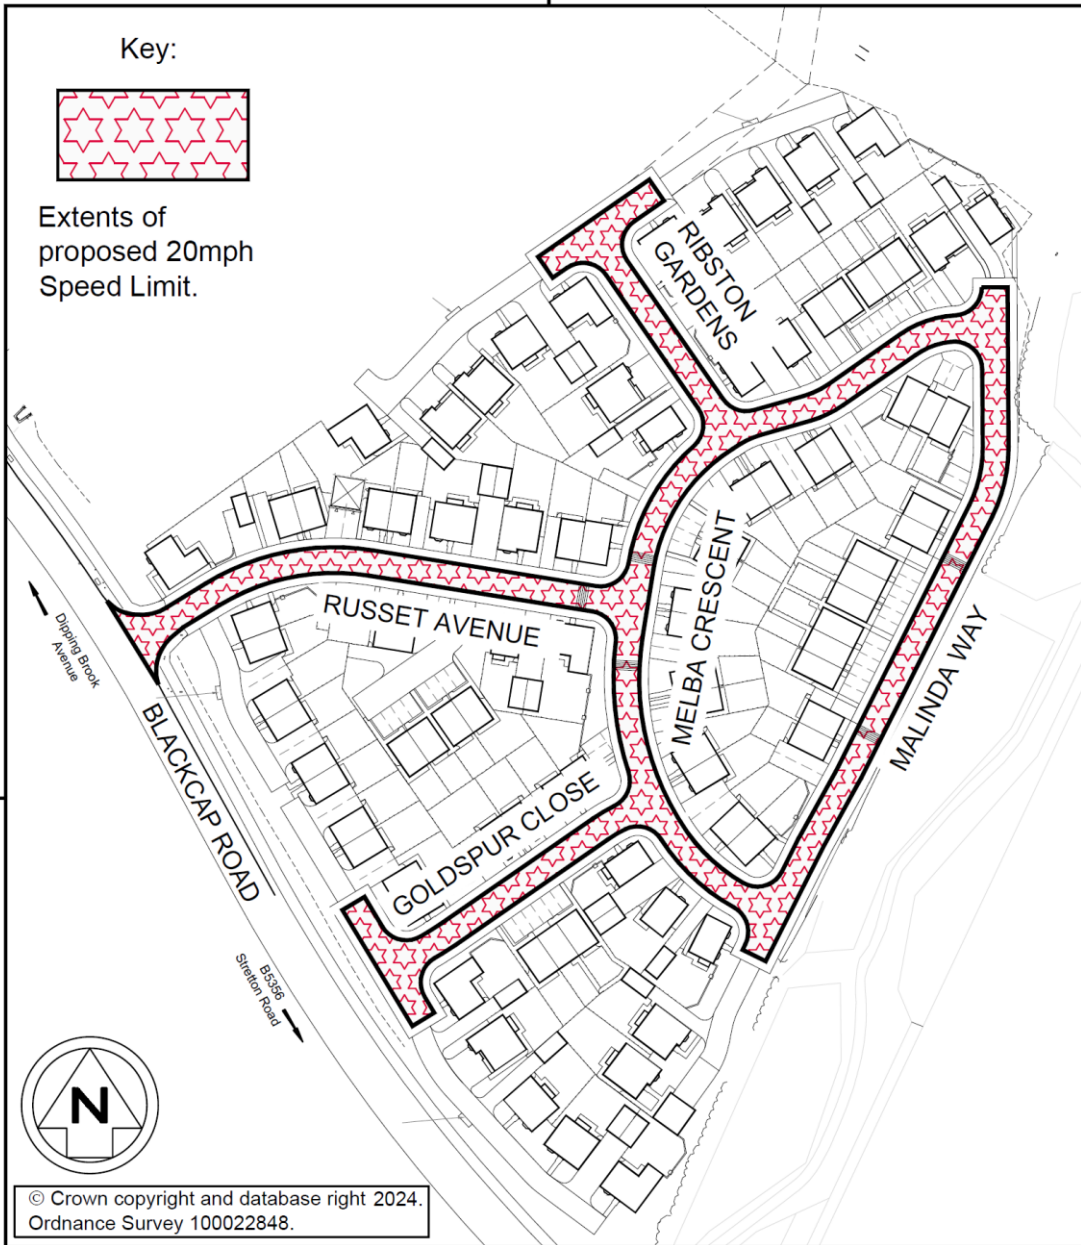

Key:

Extents of proposed 20mph Speed Limit.

© Crown copyright and database right 2024.  
Ordnance Survey 100022848.

				Drawn by	J.B	e-mail	
				Approved by	D.W	Telephone	01925 44
				Date	Feb'24	Fax	01925 44
						Sheet	1 of 1
				Project			
				The Borough of Warrington (Various Roads)			
				(20mph Speed Limit) Consolidation			
				Drawing Title			
				(Amendment No.1) Order 2024.			
				Scales		Drawing No.	
				NTS		E/TMS/TRO/1054/8	
				Phase / Revision			

Environment and Transport Directorate  
New Town House, Buttermarket Street, Warrington WA1 2NH

AutoCAD File Ref: TRO1054 Blackcap Rd Est 20mph.dwg